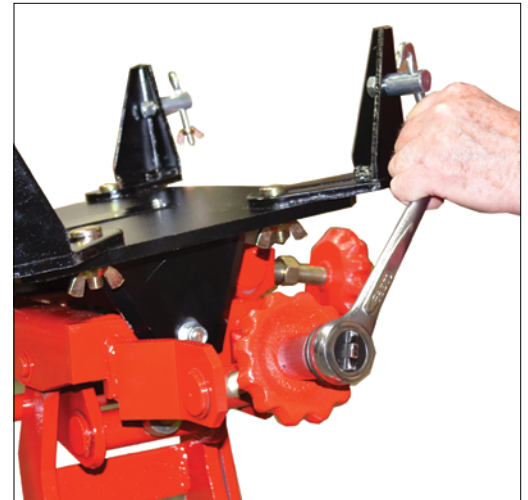

CANBUILT MFG.

www.canbuilt.com

August 2022

HEAVY DUTY TRANSMISSION JACK

FEATURES

- Designed for use with all trucks that operate legally over the road
- Fully adjustable saddle and corner brackets for universal applications
- Safety overload and hydraulic bypass system prevents hydraulic overload
- Full 360 degree rotating pump handle
- Full swivel ball bearing casters for easy maneuverability

Model # **TJ-425Y**

Top Plate Measures:
15 3/4" x 12" x 3/8"

**EASY ONE HAND, FULL TILT
SIDE TO SIDE / FRONT TO BACK**

- Recommended oil:
Hydraulic oil ISO VG10
- Mobile: Velocite No 6
 - Shell: Tellus C10