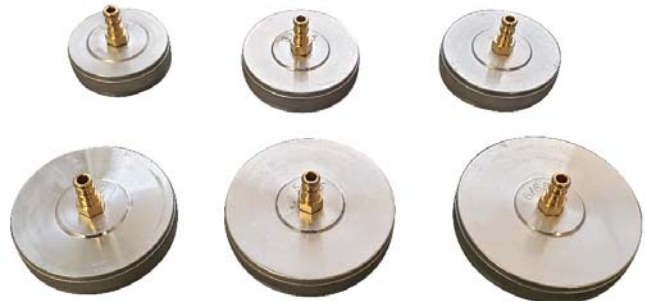

BRAKE BLEEDER & FLUID DRAINER

MODEL # BFD-39560

For bleeding break or clutch circuit in any motor vehicle.

The unit includes:

- Set of six coupling plugs for connection to the brake fluid circuit deposit
- Universal adapter plug
- Set of drain deposits with adapters for the bleeding valve

TECHNICAL DATA	BFD-39560
Air chamber capacity	7 L
Brake fluid chamber capacity	6 L
Max air pressure	145psi / 10 bar
Max brake fluid supply pressure	30 psi, 2 bar

CONNECTION PLUGS FOR BFD-39560

MODEL # BFD-39561 (Set of 6)

For bleeding break or clutch circuit in any motor vehicle.

1. 1/43
2. 3/52.5
3. 2/48
4. 4/60
5. 5/65
6. 6/68.5

QUALITY • PERFORMANCE • LONGEVITY