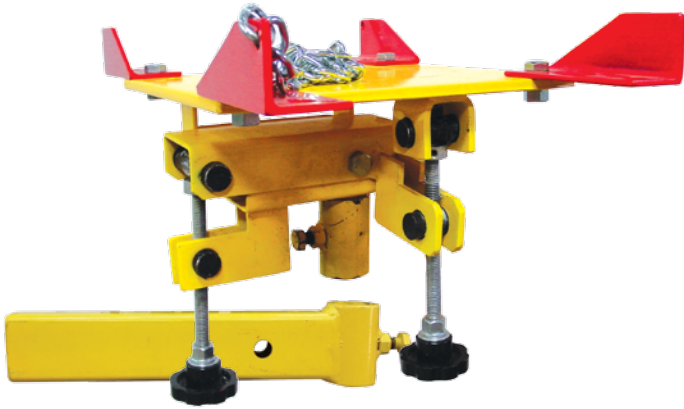

## ARTICULATING LEVELING PLATFORM AND TRANS AXLE, GAS TANK ADAPTER

### Model # 5250

#### Articulating Leveling Platform for Model # 5200

- A fully articulated manipulator platform designed for one handed side to side and fore / aft adjustment for tilt
- Comes complete with corner adjustable brackets, tie down chain and hardware to secure the load

#### Trans axle, Gas tank Adapter

- Bolts up to transmission plate adapter on Model # 5250
- c/w ratcheting tie down straps
- 48"L x 15"W
- Adjustment, slide per side 14 1/2"
- This adapter works in conjunction with the Articulating Leveling Platform Model # 5250