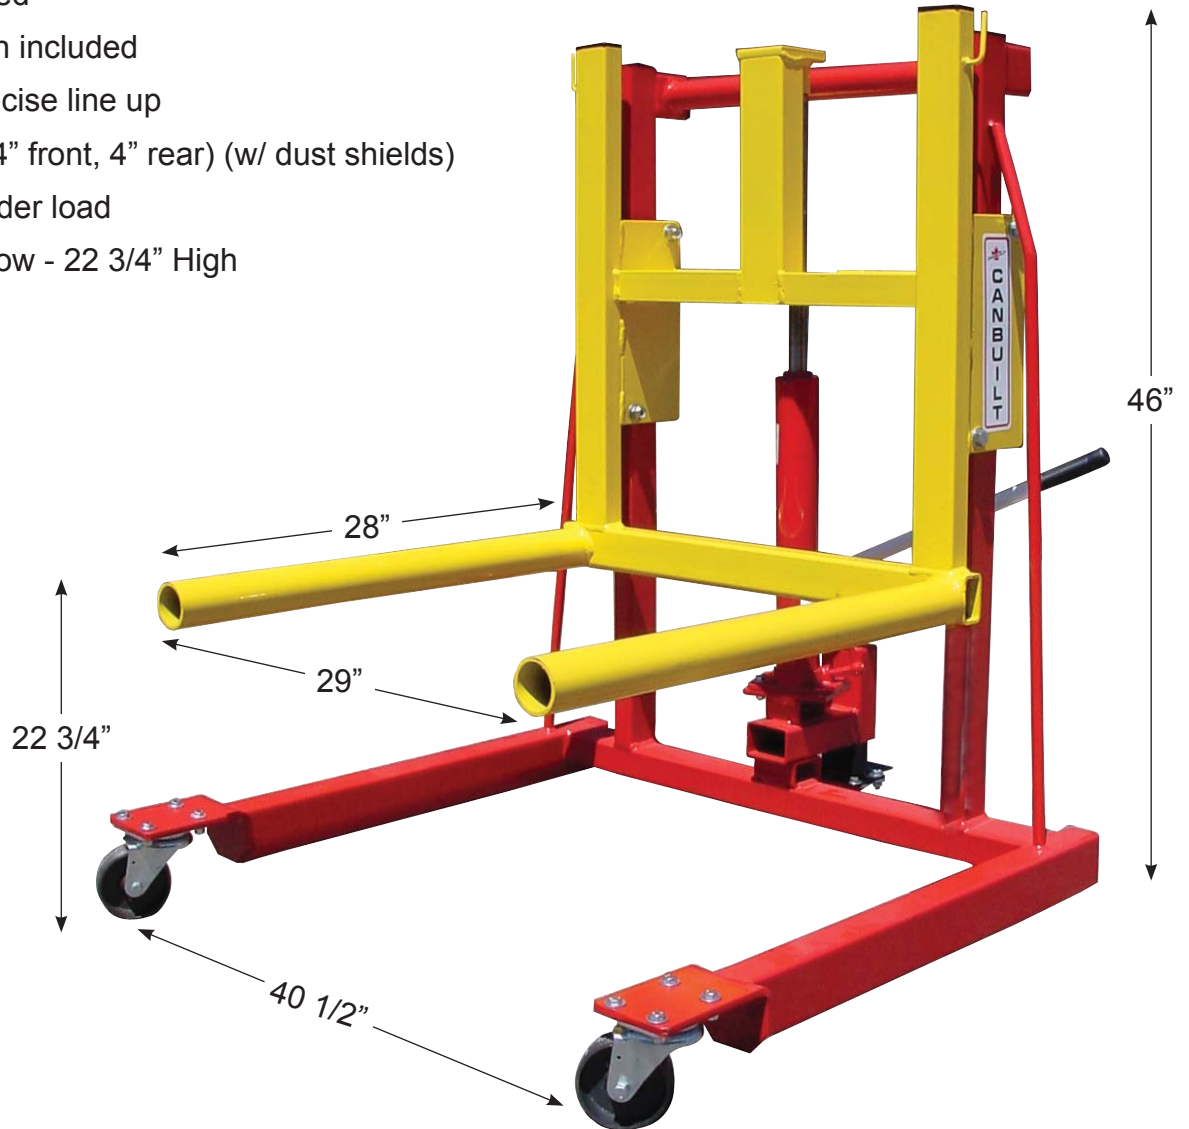

CANBUILT MFG.

Toll-Free in Canada: 1-888-607-2926 Phone: 416-749-6555 Fax: 416-749-7597
Email: sales@canbuilt.com Website: www.canbuilt.com

103 Milvan Drive,
Toronto, Ontario,
Canada, M9L 1Z7

HIGH LIFT DUAL WHEEL DOLLY

MODEL # 2100HL

- 1500 LB capacity for all wheels that operate over the road
- Hydraulic jack included
- Safety retaining chain included
- Tilt control allows precise line up
- Heavy duty wheels (4" front, 4" rear) (w/ dust shields)
- Maneuvers easily under load
- Fork Height: 3 1/4" Low - 22 3/4" High