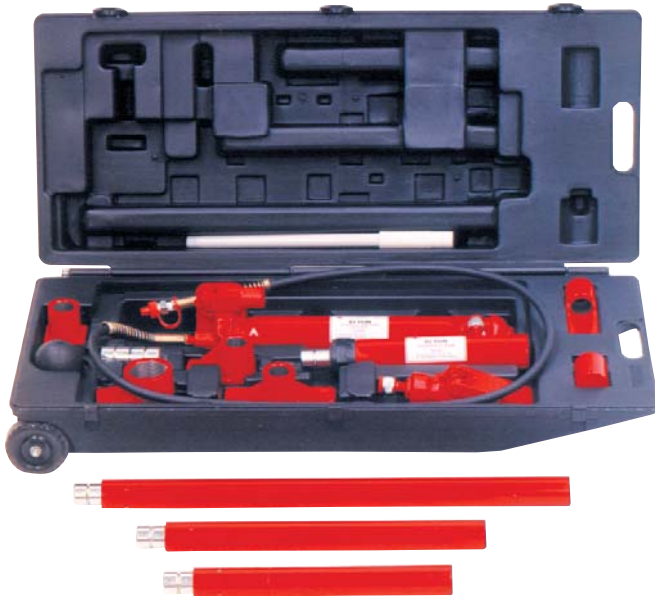

Power Pack Kit:10 Ton

Model # **BSK-1600** 10 Ton Kit

- 16 Pc Kit Includes: • Blow mold container with wheels for transport, Manual Pump, 6" Stroke Ram,
- 28" Ram Extension
- 18" Ram Extension
- 10" Ram Extension
- 4 1/8" Ram Extension
- Ram Toe
- Rubber head
- 90° Combo Head
- Hydraulic hose
- Male Connector
- Wedge Head
- Serrated Saddle
- Flat Base
- Plunger Toe
- Spreader
- Hose Coupler

Power Pack Kit: 4 Ton

Model # **BSK-800** 4 Ton Kit

- Includes: Manual Pump, Hydraulic Ram
Blow mold container
- 27" Extension Tube
- 19 1/2" Extension Tube
- 16 1/6" Extension Tube
- 8 1/2" Extension tube
- 6 1/2" Extension Tube
- 3" Extension Tube
- Wedge head
- Flat base
- Ram Toe
- Plunger Toe
- Rubber Head
- 900 Combo Head
- Spreader
- Serrated Saddle