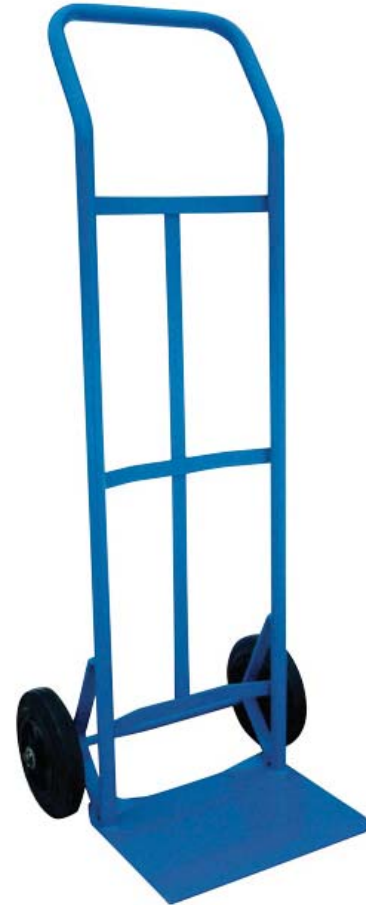

CANBUILT MFG.

Toll-Free in Canada: 1-888-607-2926 Phone: 416-749-6555 Fax: 416-749-7597
Email: sales@canbuilt.com Website: www.canbuilt.com

103 Milvan Drive,
Toronto, Ontario,
Canada, M9L 1Z7

HAND TRUCKS

- Heavy gauge steel tube for extra strength
- Large 9 x 14" kick plate
- Loop handle design for one hand operation

Model # HC-4
10" Pneumatic
Wheels with Tubes

Model # HC-3
8" Semi-Pneumatic
Hard Tread Wheels

Model	Capacity	Frame Size	Wheel Size	Kick Plate Dimension	Shipping Weight
HC-3	800 lbs	47" H x 19" W	8" Hard tread	9" x 14"	30 lbs
HC-4	600 lbs	47" H x 21" W	10" Pneumatic	9" x 14"	35 lbs

QUALITY • PERFORMANCE • LONGEVITY