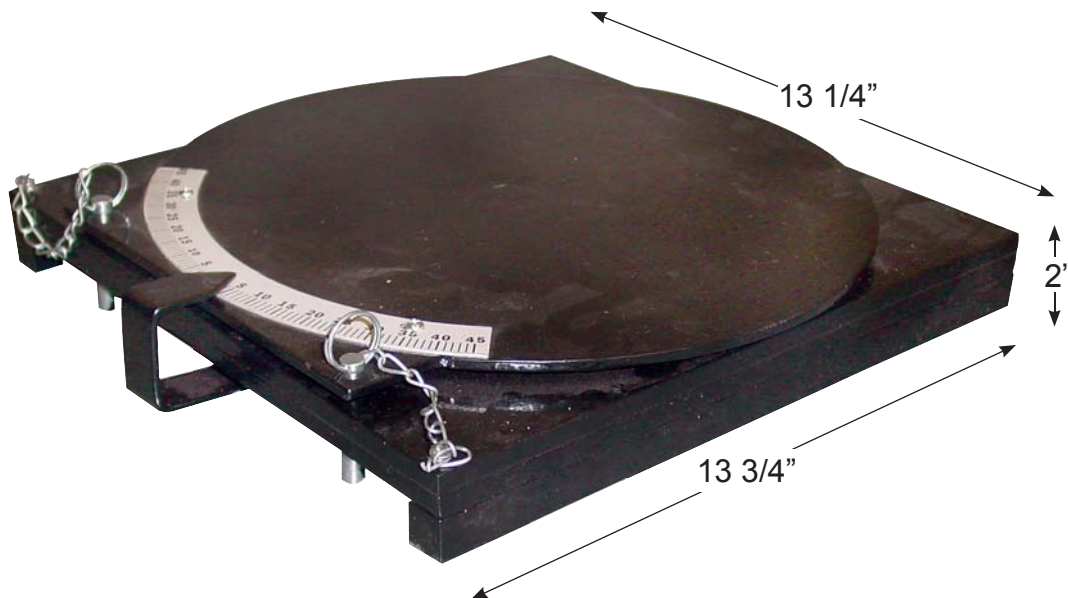

Deluxe “floating” turntables with angular indication for use on floor, stands, or on most popular four post alignment lifts.

Model # RP-2000

- Sold individually
- Heavy Duty Construction for long life: 50 lbs ea
- Extra wide, extra strong ball ring
- Full range of motion, designed for smooth effortless operation
- Compatible with most alignment lifts